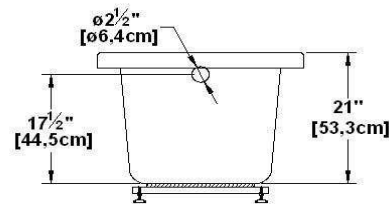

Unity 30

Product code : **UN30**

Draft revision : **20130111083745**

External dimensions : **60" x 30" x 21,5" [152,4 cm x 76,2 cm x 54,6 cm]**

Series : **deck mount**

Seats : **1**

2012 catalog page : **30**

Lumbar support : **yes**

Arm rests : **no**

Low-profile available : **yes**

Draft and specs

Specifications	
Capacity :	47 IMP Gal. / 61,3 US Gal. / 213,7 liters
AeroMassage™ :	34 Easy Clean™ air jets
Super AeroMassage™ :	AeroMassage™ + 12 Easy Clean™ air jets
Dynamic Turbo™ :	4 Confort Pulse jets / 4 Confort Swirl jets
Comfort Air™ :	34 Easy Clean™ air jets
Characteristics :	n/a

Remarks	
*all measures have a precision of ± 1/4" (0,63cm)	
*internal dimensions taken at 4" (10cm) from bath bottom	
*capacity is measured by filling the soaker to 1-1/2" under the overflow	
*textured skirt available on all Freestanding products	
*shelf height is 3/4" on all "low-profile" models	