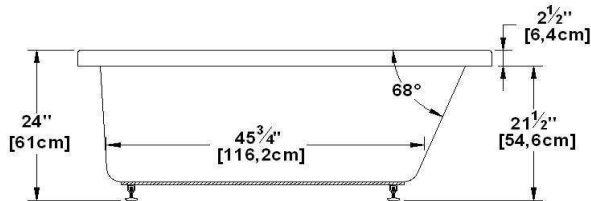

Unity 30

Product code : **UN30**

Draft revision : **20130111083745**

External dimensions : **60" x 30" x 21,5" [152,4 cm x 76,2 cm x 54,6 cm]**

Series : **deck mount**

Seats : **1**

2012 catalog page : **30**

Lumbar support : **yes**

Arm rests : **no**

Low-profile available : **yes**

Draft and specs

Specifications	
Capacity :	47 IMP Gal. / 61,3 US Gal. / 213,7 liters
AeroMassage™ :	34 Easy Clean™ air jets
Super AeroMassage™ :	AeroMassage™ + 12 Easy Clean™ air jets
Dynamic Turbo™ :	4 Confort Pulse jets / 4 Confort Swirl jets
Comfort Air™ :	34 Easy Clean™ air jets
Characteristics :	n/a

Remarks	
*all measures have a precision of ± 1/4" (0,63cm)	
*internal dimensions taken at 4" (10cm) from bath bottom	
*capacity is measured by filling the soaker to 1-1/2" under the overflow	
*textured skirt available on all Freestanding products	
*shelf height is 3/4" on all "low-profile" models	