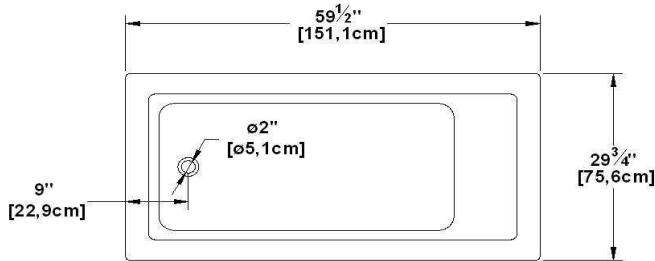

Unity 30

Product code : **UN30**

Draft revision : **20130111083745**

External dimensions : **60" x 30" x 21,5" [152,4 cm x 76,2 cm x 54,6 cm]**

Series : **deck mount**

Seats : **1**

2012 catalog page : **30**

Lumbar support : **yes**

Arm rests : **no**

Low-profile available : **yes**

Draft and specs

Specifications	
Capacity :	47 IMP Gal. / 61,3 US Gal. / 213,7 liters
AeroMassage™ :	34 Easy Clean™ air jets
Super AeroMassage™ :	AeroMassage™ + 12 Easy Clean™ air jets
Dynamic Turbo™ :	4 Confort Pulse jets / 4 Confort Swirl jets
Comfort Air™ :	34 Easy Clean™ air jets
Characteristics :	n/a

Remarks	
*all measures have a precision of ± 1/4" (0,63cm)	
*internal dimensions taken at 4" (10cm) from bath bottom	
*capacity is measured by filling the soaker to 1-1/2" under the overflow	
*textured skirt available on all Freestanding products	
*shelf height is 3/4" on all "low-profile" models	