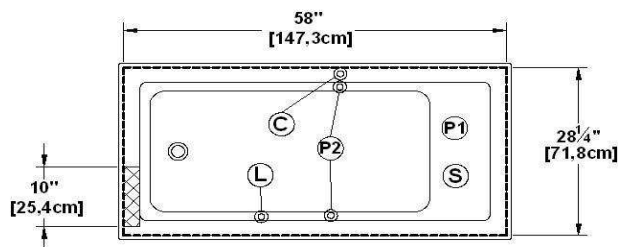

Options and installation

accessories and decorative lines positions are approximative

Additional(s) note(s) :

Keypad supplied but not installed when ordered with tile flanges or remote control.

Legend			
(S)	Blower	(L)	Chromatherapy light
(P1)	Pump	(P2)	Grab bar
(C)	Keypad		
XXXXX Recommended faucets drilling location*			
Deck cut-out line - - - - -			

Available models	
Model	Availability
Soaker alone	✓
Comfort Air™	✓
AeroMassage™	✓
Super AeroMassage™	✓
Dynamic Turbo™ (not available in the U.S.)	✓
Dynamic Turbo™ + AeroMassage™	✓
Dynamic Turbo™ + Super AeroMassage™	✓

Available recommended options	
Front skirt :	SP60
Recommended drain :	WOCO14 (chrome finish)
tile flanges :	available
Floating controller :	available

*It is possible that faucets may be installed elsewhere on the product. Verify, directly on the product, that there are no conflicting parts before drilling.

IMPORTANT NOTE : Specifications, dimensions and models are subject to change.

Visit our website <http://www.oceania-attitude.com> to access up-to-date dimensions and informations. In all cases, information on the website is the most up-to-date. Dimensions may vary slightly. To ensure proper fit, mesurements must be taken on the product directly.

Head office

591, avenue des Entreprises
Thetford Mines, Quebec
CANADA G6H 4B2

Phone numbers

No-charge : 1-877-332-4224
Fax : 1-866-460-4334

Internet

Web : <http://www.oceania-attitude.com>
Email : info@oceanibaths.com